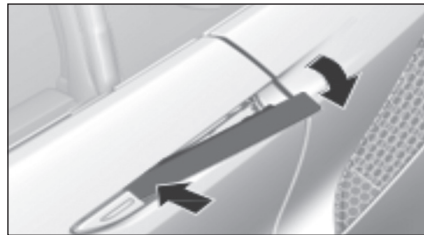

2017 Acura NSX Pop-Out Door Handle Feature

By switching the auto pop-out main switch to OFF, you can disable the auto pop-out function. For the purpose of safety and to prevent damaging the vehicle, disable this function and manually operate the handle, especially when the vehicle is being shipped by train, truck, or boat.

To temporarily deactivate the auto pop-out function:

- Location to turn off the auto pop-out main switch is in the glove box.