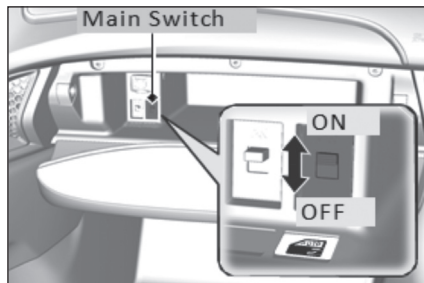

2017 Acura NSX Pop-Out Door Handle Feature

By switching the auto pop-out main switch to OFF, you can disable the auto pop-out function. For the purpose of safety and to prevent damaging the vehicle, disable this function and manually operate the handle, especially when the vehicle is being shipped by train, truck, or boat.

To temporarily deactivate the auto pop-out function:

- Location to turn off the auto pop-out main switch is in the glove box.